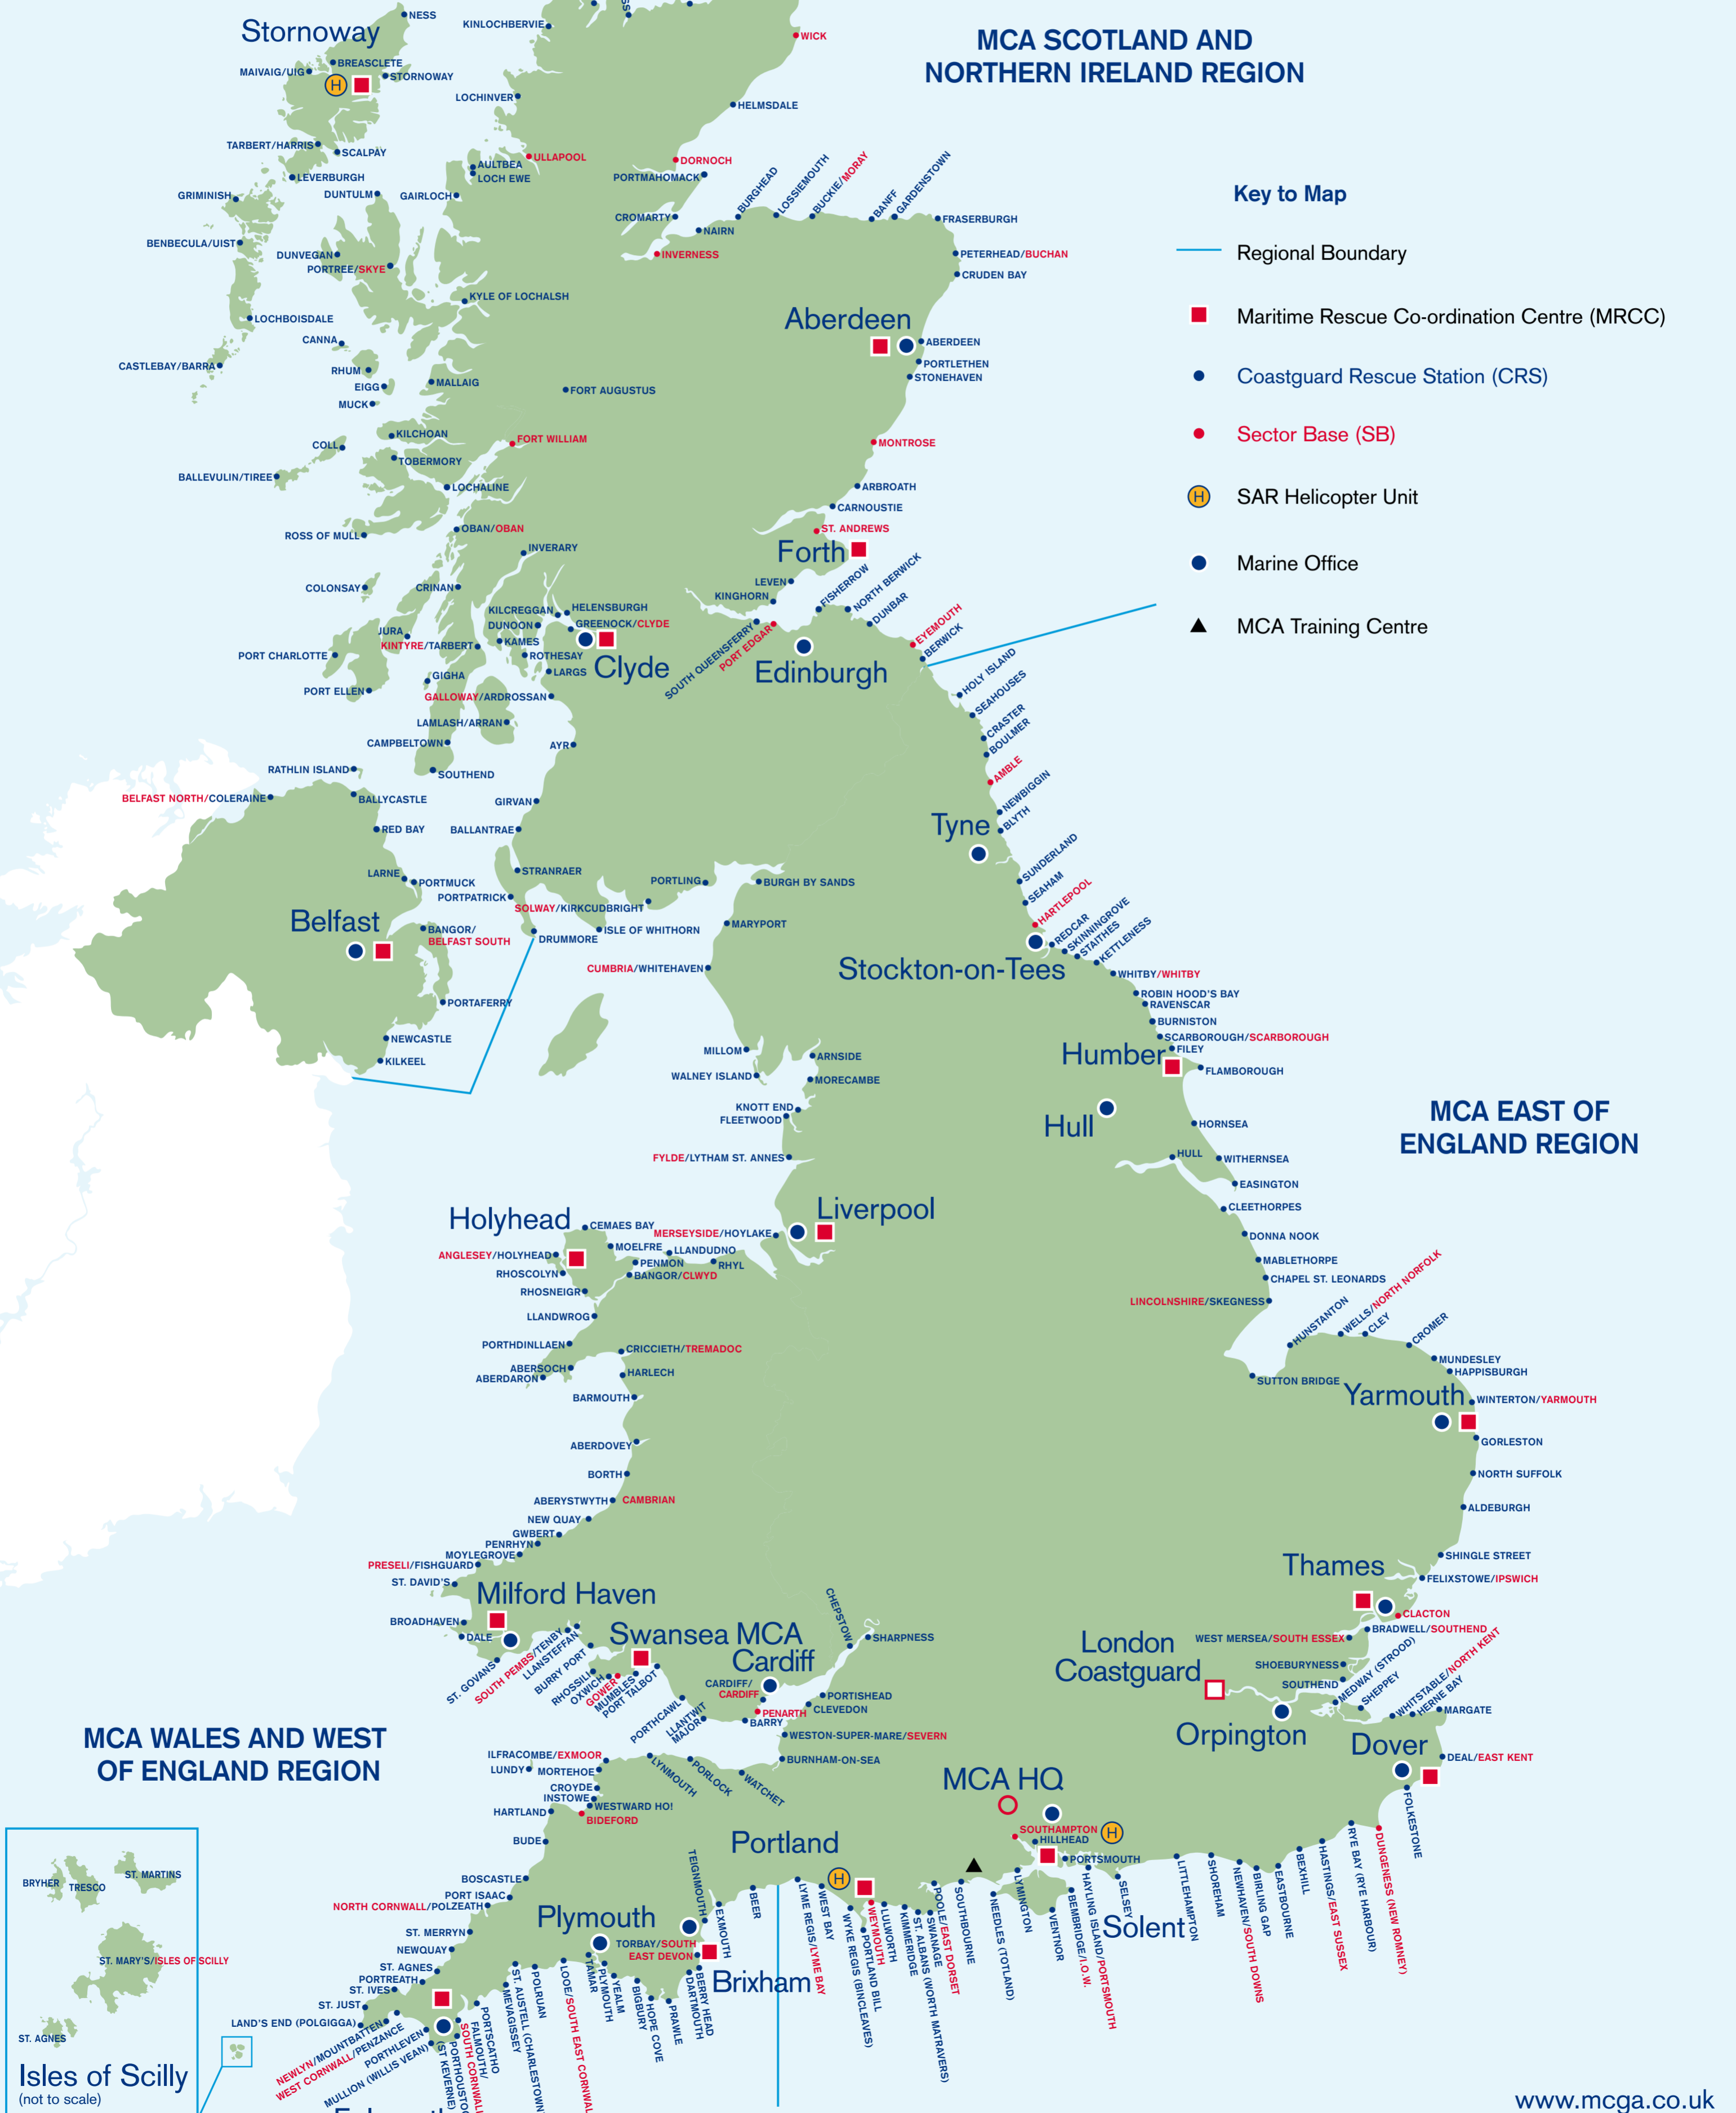

MCA SCOTLAND AND NORTHERN IRELAND REGION

Key to Map

-  Regional Boundary
-  Maritime Rescue Co-ordination Centre (MRCC)
-  Coastguard Rescue Station (CRS)
-  Sector Base (SB)
-  SAR Helicopter Unit
-  Marine Office
-  MCA Training Centre

MCA EAST OF ENGLAND REGION

MCA WALES AND WEST OF ENGLAND REGION

MARITIME AND COASTGUARD AGENCY

MARITIME EMERGENCY RESPONSE

(including MoD SAR Response Helicopters)

HM Coastguard

MCA SCOTLAND AND NORTHERN IRELAND REGION

Key to Map

- Regional Boundary
- Maritime Rescue Co-ordination Centre (MRCC)
- Wick Sector
- Coastguard Rescue Station (CRS)
- CNIS Aircraft
- Other military SAR helicopters
- CG Helicopter
- Counter Pollution and Salvage Equipment Stockpile
- Counter Pollution Aerial Spraying and Remote Sensing Aircraft
- Emergency Towing Vessel
- Counter Pollution Boom Containers
- MCA Training Centre
- MCA HQ

MCA EAST OF ENGLAND REGION

MCA WALES AND WEST OF ENGLAND REGION